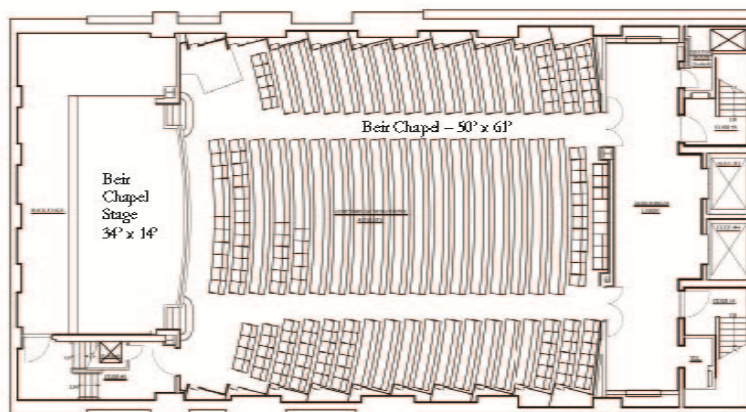

# Beir Chapel

*Beir Chapel 50' x 61' SF: 3050*  
*Beir Chapel Stage 30'6" W x 11'2" D x 12' H SF: 475*

420 people

## Beir Chapel

Theater Style

420 pp

This theater and bimah stage are located on the lower level of the Community House. Stained-glass panels adorn the walls of this space, which is best used for services, lectures, or concerts. Its red velvet seats remain in theater-style formation. This underground level has no natural light. A full floor of restrooms is located one level above Beir Chapel, accessible by elevator or stairs. This space includes a full audio-visual system.