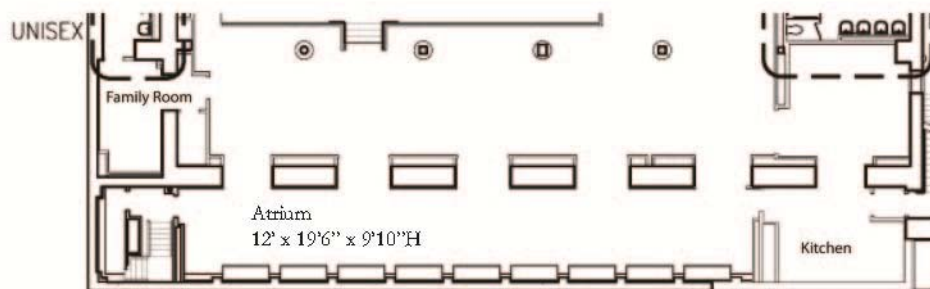

123 East 55th Street
New York, NY 10022
www.centralsynagogue.org

Events Department
(212) 508-3020
events@censyn.org