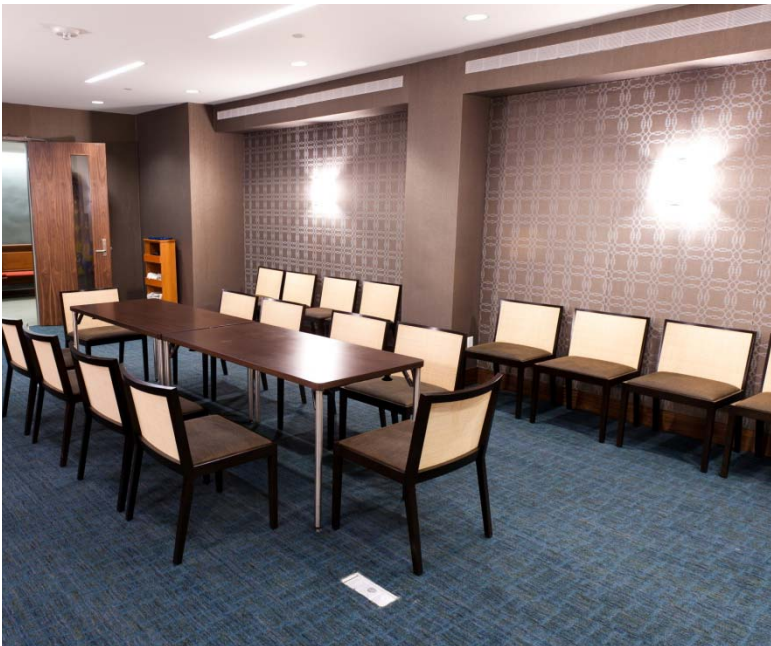

5th Floor Chapel (504)

5th Floor Chapel 30' x 18' x 9'H SF: 540

10–24 people

5th Floor Chapel

This small Chapel, located on the 5th floor of Central Synagogue's Community House, is the perfect space for a small, intimate ceremony. Furnished in soothing shades of blue, this 540-square-foot alternative to the Main Sanctuary can comfortably accommodate up to 24 seated attendees. This space can easily be transformed into a conference room for up to 20 people with Polycom conference phone capability. Light snacks can be set up in the spacious hallway just outside the chapel.