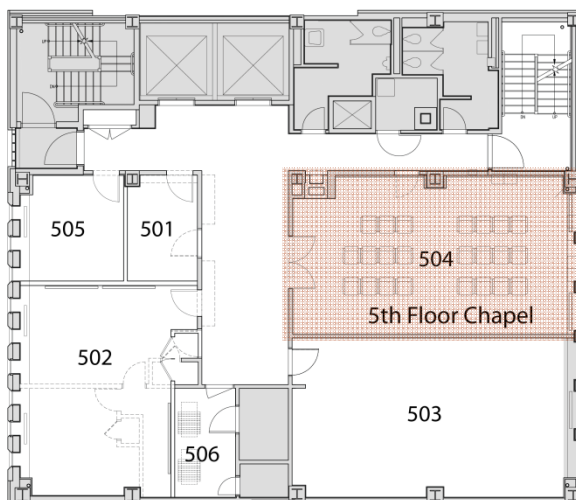

123 East 55th Street
New York, NY 10022
www.centralsynagogue.org

Events Department
(212) 508-3020
events@censyn.org